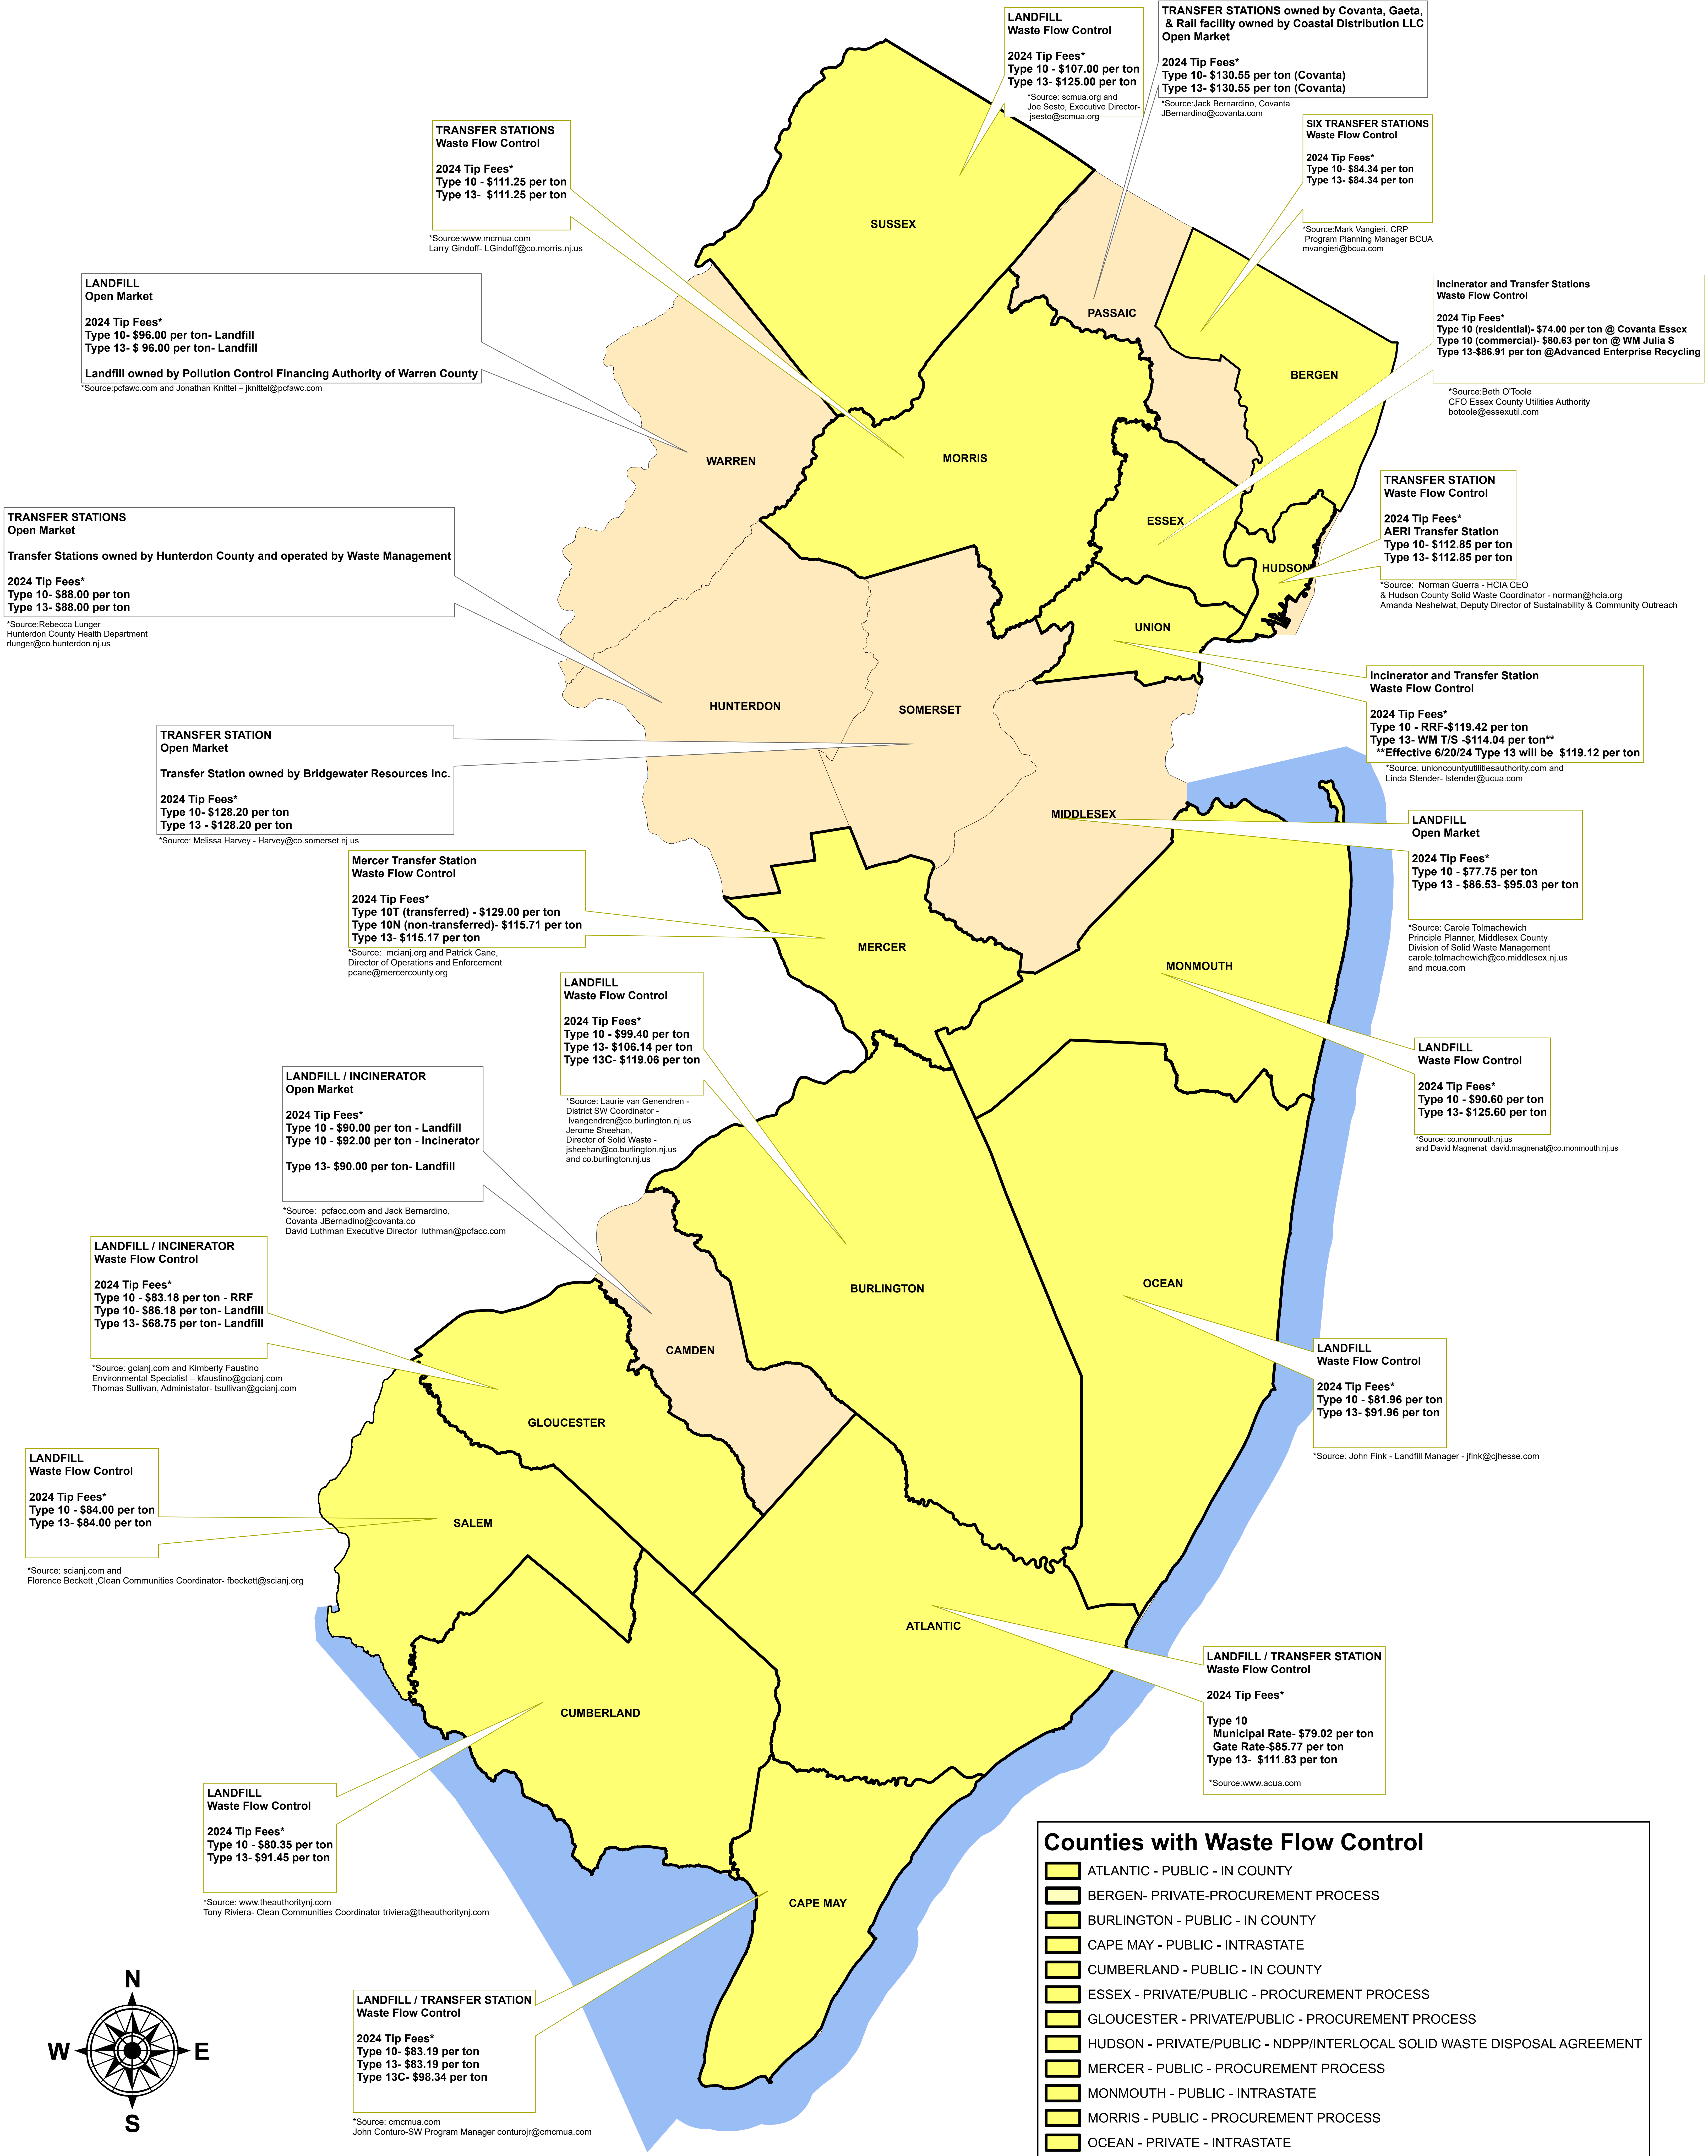

# New Jersey Solid Waste Disposal Fees 2024

Counties with Waste Flow Control	
	ATLANTIC - PUBLIC - IN COUNTY
	BERGEN - PRIVATE - PROCUREMENT PROCESS
	BURLINGTON - PUBLIC - IN COUNTY
	CAPE MAY - PUBLIC - INTRASTATE
	CUMBERLAND - PUBLIC - IN COUNTY
	ESSEX - PRIVATE/PUBLIC - PROCUREMENT PROCESS
	GLOUCESTER - PRIVATE/PUBLIC - PROCUREMENT PROCESS
	HUDSON - PRIVATE/PUBLIC - NDPP/INTERLOCAL SOLID WASTE DISPOSAL AGREEMENT
	MERCER - PUBLIC - PROCUREMENT PROCESS
	MONMOUTH - PUBLIC - INTRASTATE
	MORRIS - PUBLIC - PROCUREMENT PROCESS
	OCEAN - PRIVATE - INTRASTATE
	SALEM - PUBLIC - IN COUNTY
	SUSSEX - PUBLIC - IN COUNTY
	UNION - PUBLIC - PROCUREMENT PROCESS