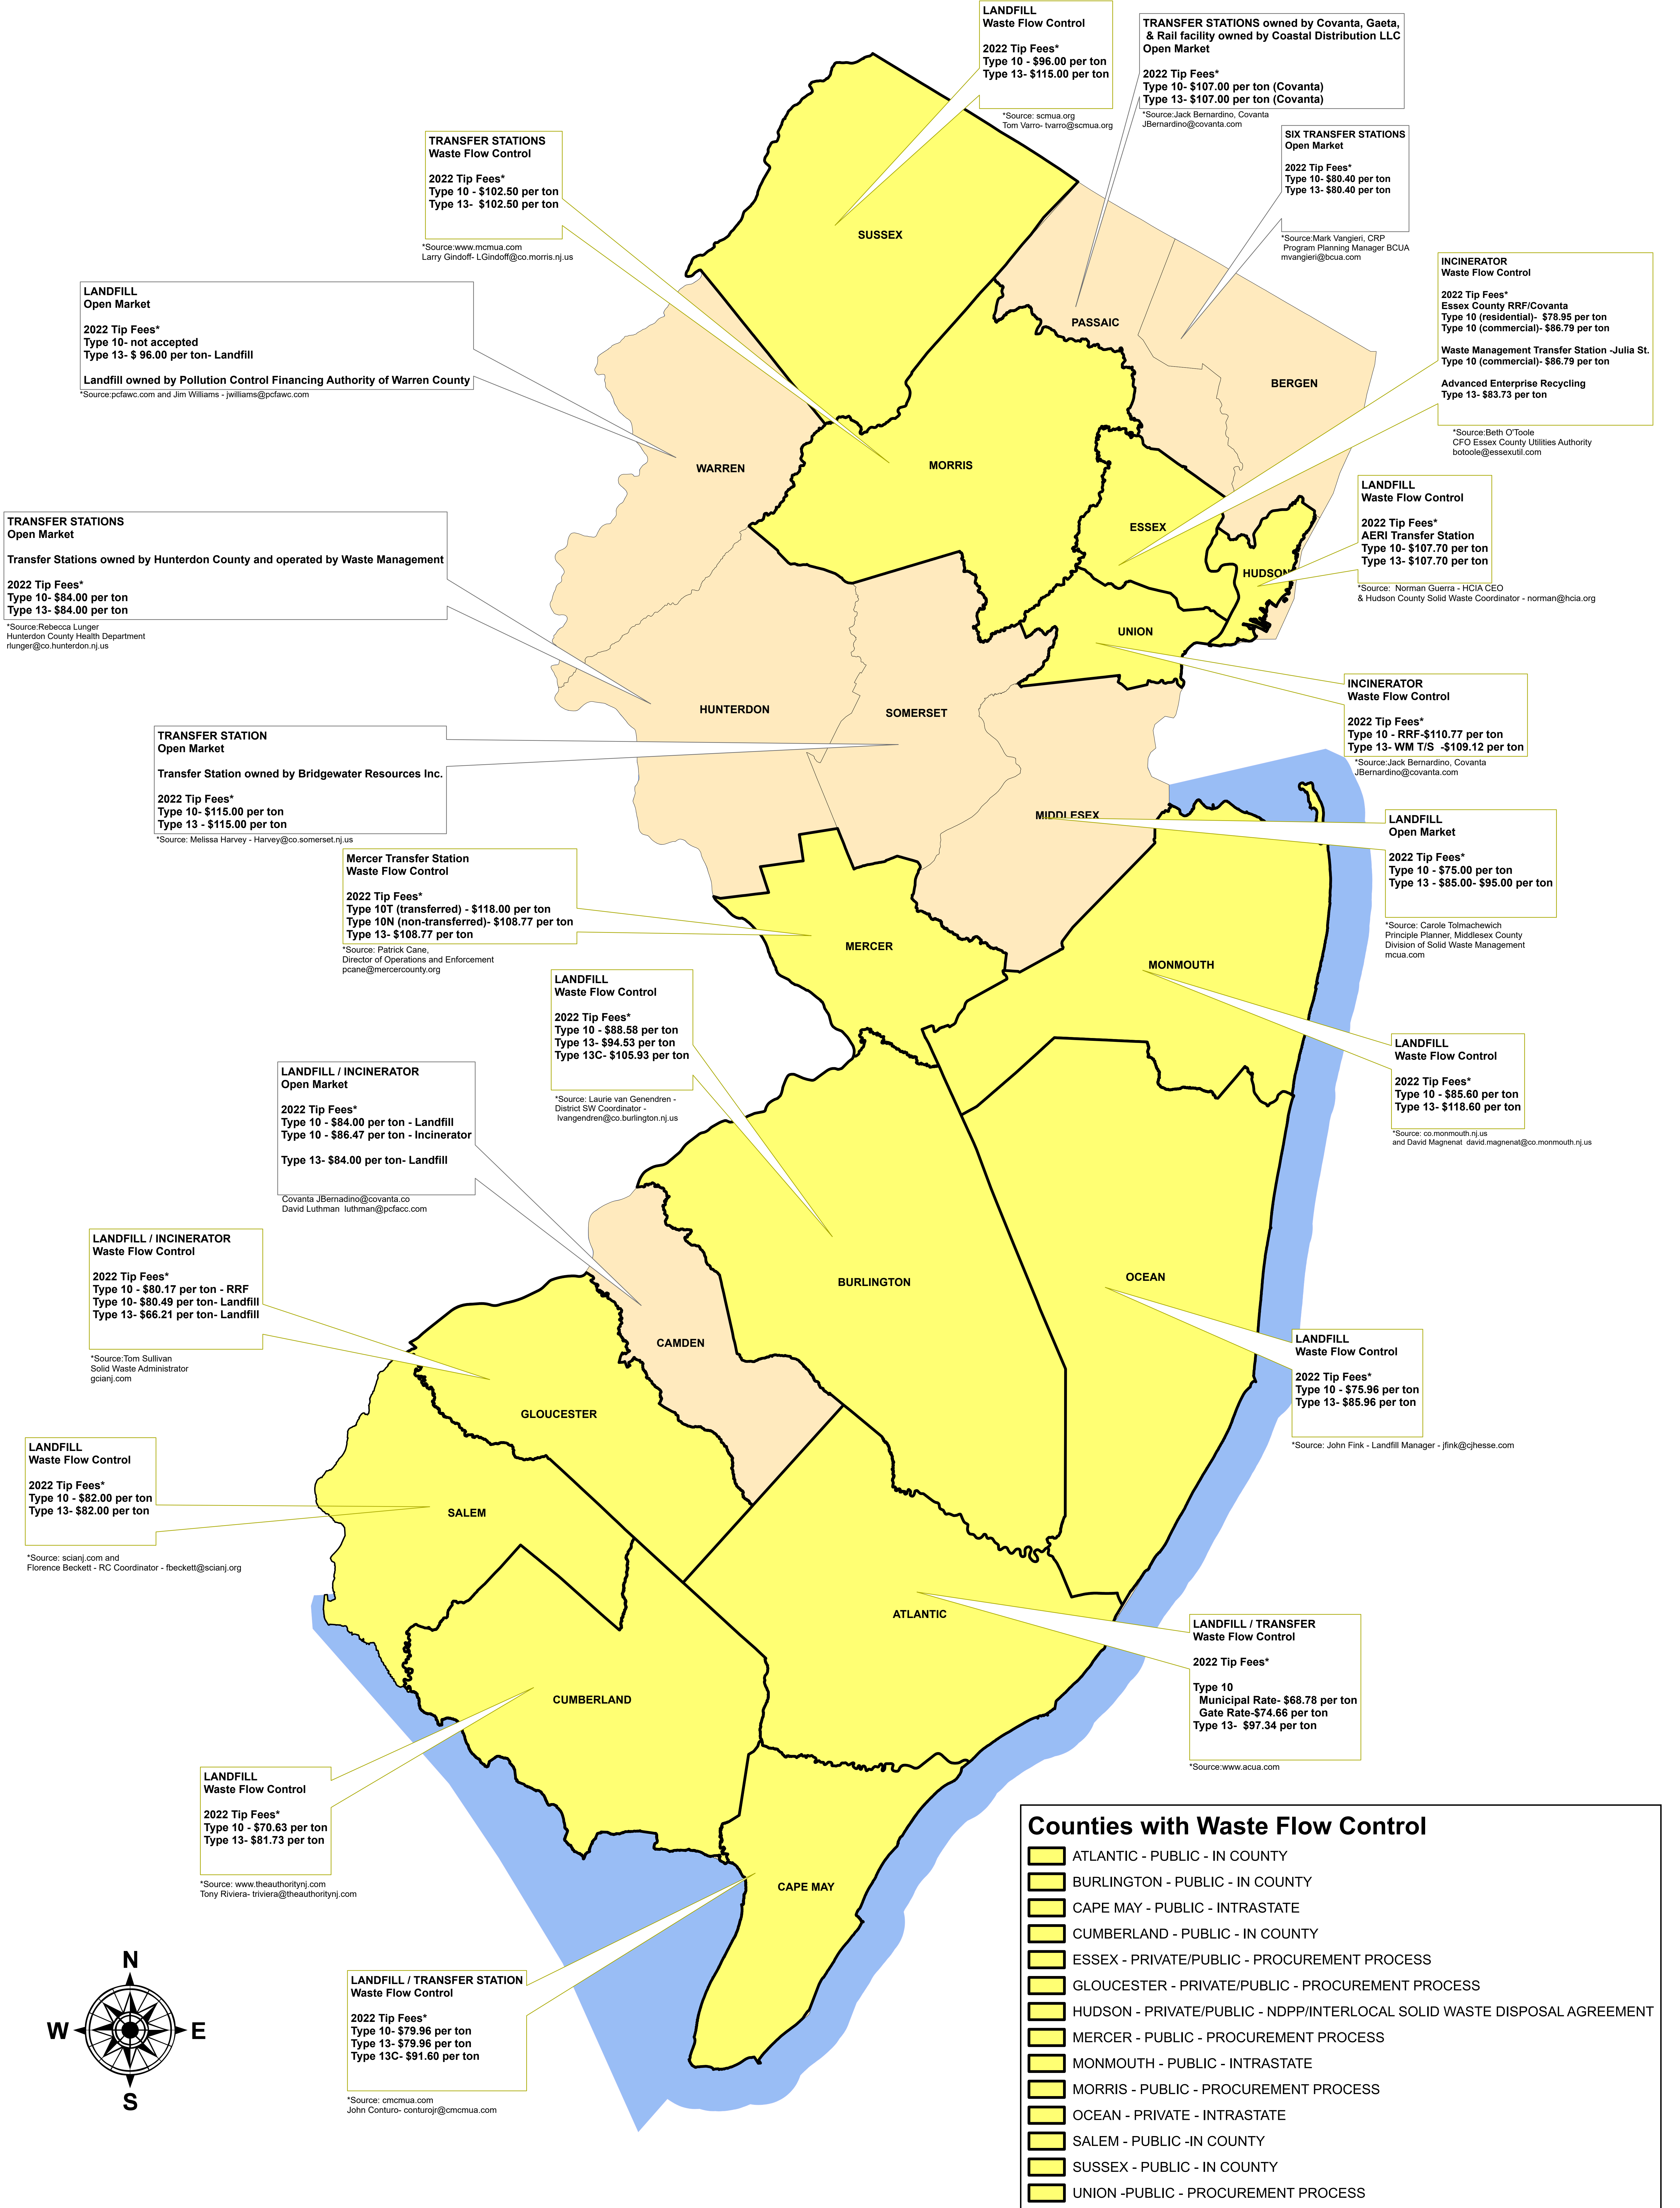

New Jersey Solid Waste Disposal Fees 2022

Counties with Waste Flow Control	
ATLANTIC - PUBLIC - IN COUNTY	
BURLINGTON - PUBLIC - IN COUNTY	
CAPE MAY - PUBLIC - INTRASTATE	
CUMBERLAND - PUBLIC - IN COUNTY	
ESSEX - PRIVATE/PUBLIC - PROCUREMENT PROCESS	
GLOUCESTER - PRIVATE/PUBLIC - PROCUREMENT PROCESS	
HUDSON - PRIVATE/PUBLIC - NDPP/INTERLOCAL SOLID WASTE DISPOSAL AGREEMENT	
MERCER - PUBLIC - PROCUREMENT PROCESS	
MONMOUTH - PUBLIC - INTRASTATE	
MORRIS - PUBLIC - PROCUREMENT PROCESS	
OCEAN - PRIVATE - INTRASTATE	
SALEM - PUBLIC - IN COUNTY	
SUSSEX - PUBLIC - IN COUNTY	
UNION - PUBLIC - PROCUREMENT PROCESS	