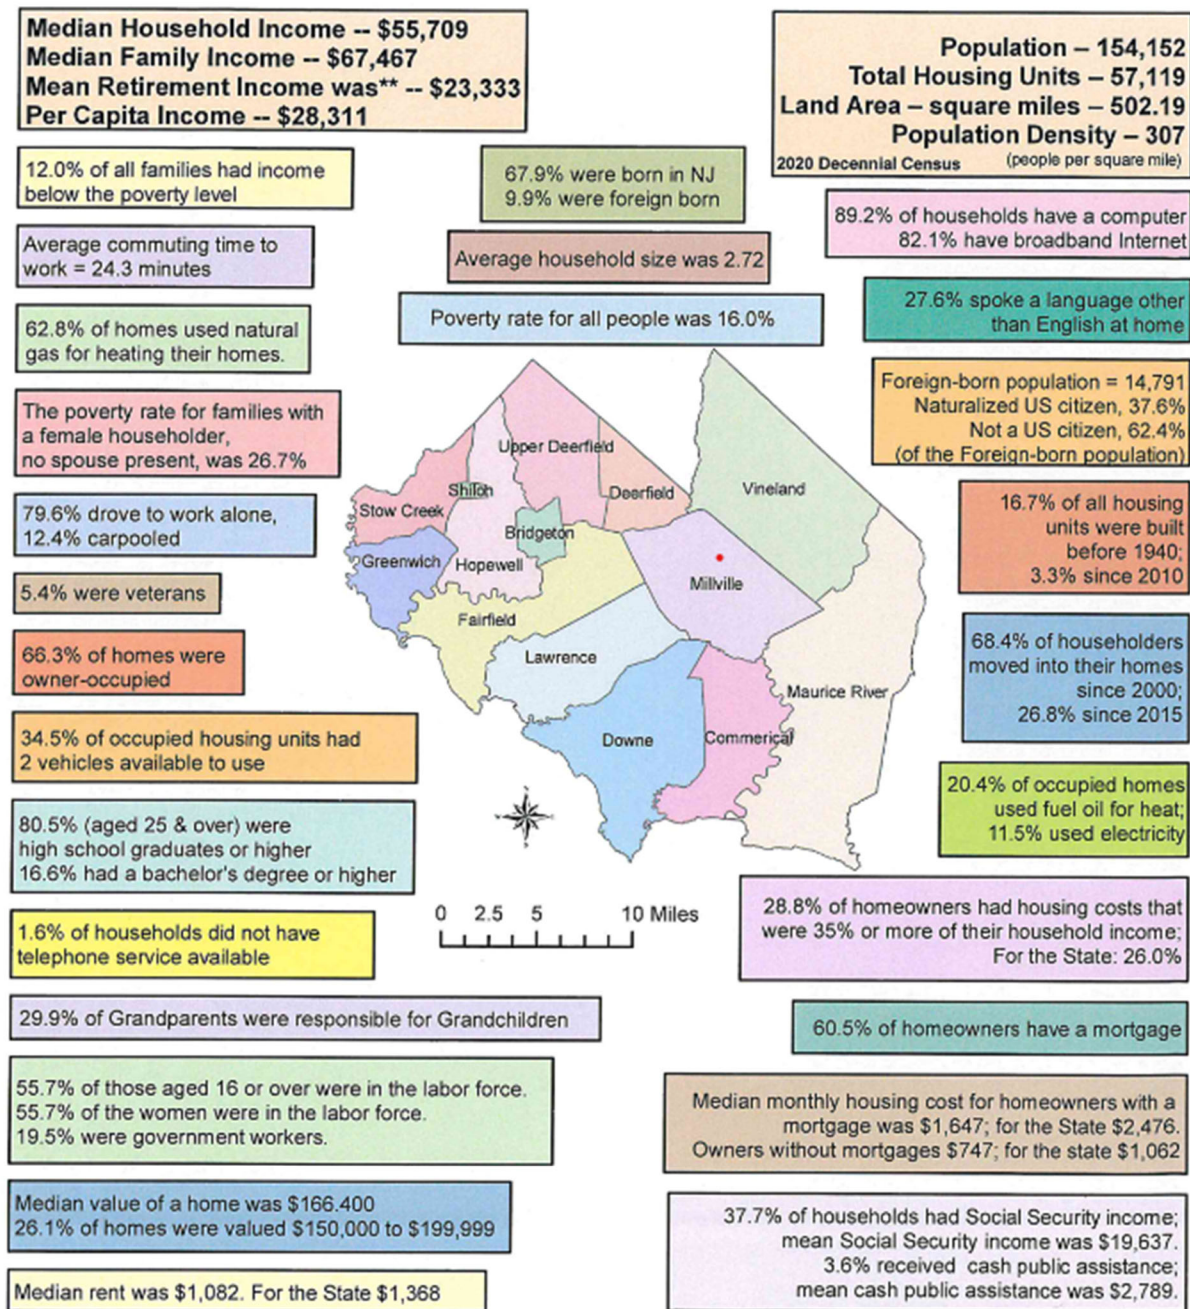

Cumberland County, NJ Demographic Profile 2020

** Mean Retirement Income does not include Social Security Income
 Source: American Community Survey: 2016 - 2020 5 Year Estimates
 Produced by Cumberland County Department of Planning, 2022.